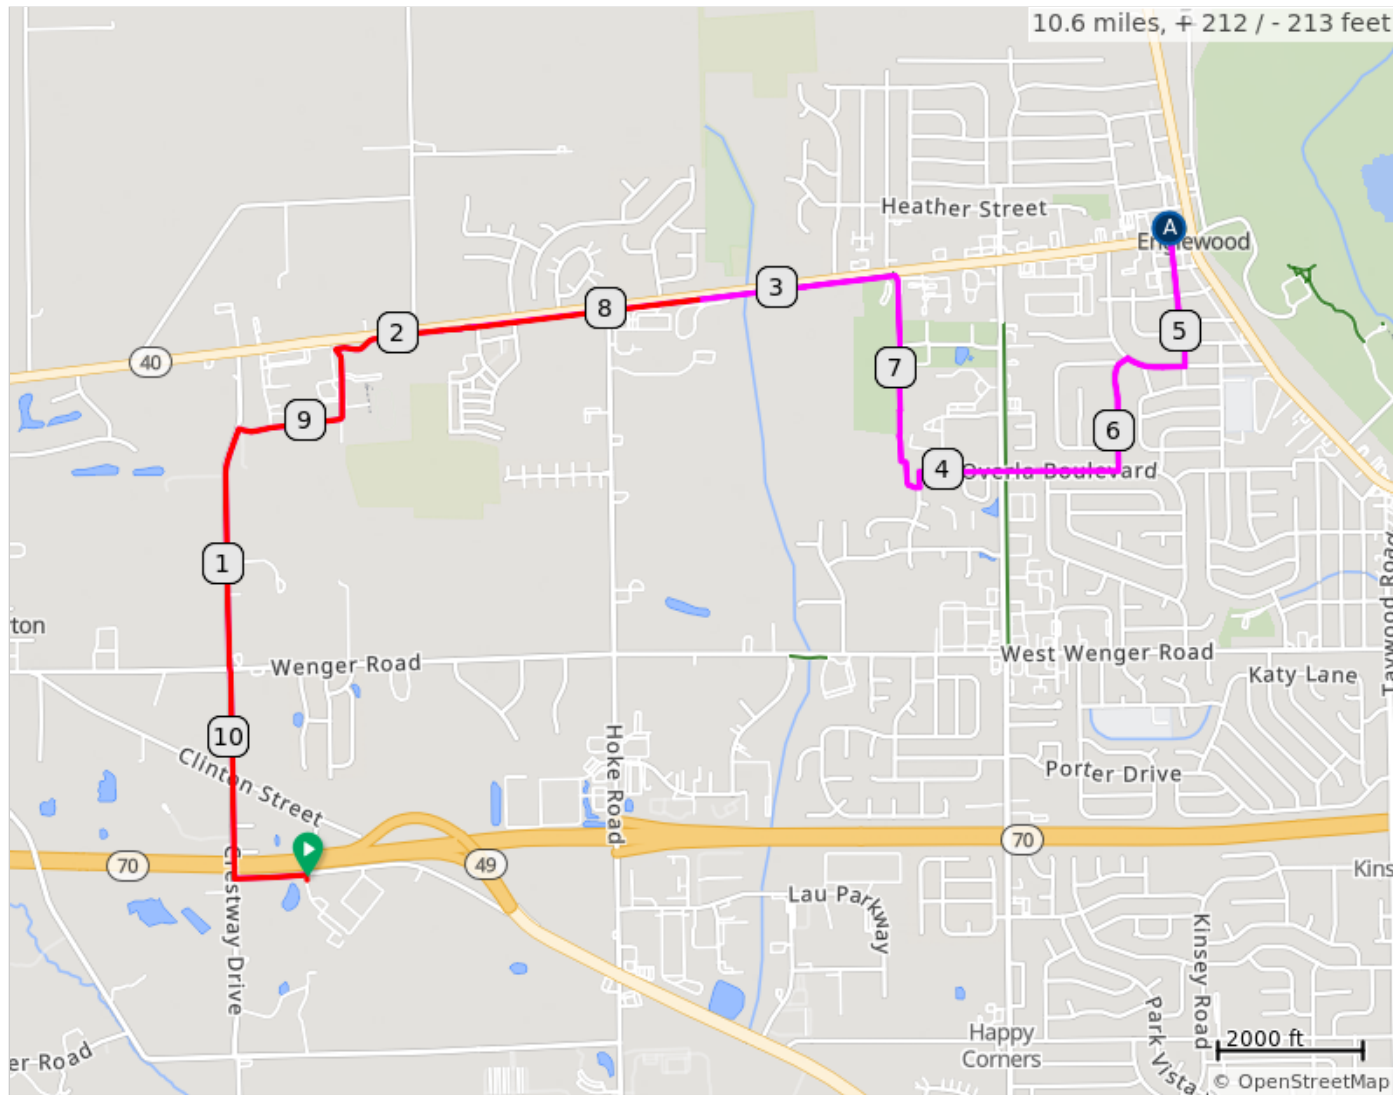

Bolt Tour 24 - Mini (final)

A. REST STOP

Bolt Tour 24 - Mini (final)

Num	Dist	Prev	Type	Note	Next
1.	0.0	0.0	📍	Start of route	0.2
2.	0.2	0.2	➔	R onto Crestway Drive	1.2
3.	1.4	1.2	➔	R	0.3
4.	1.6	0.3	↖	Slight L	0.2
5.	1.8	0.2	➔	R	1.5
6.	3.3	1.5	➔	R	0.6
7.	3.9	0.6	←	L onto Pauly Drive	0.6
8.	4.5	0.6	←	L onto Locust Hill Drive	0.3
9.	4.7	0.3	↗	Sharp R onto Locust Hill Drive	0.0
10.	4.8	0.0	➔	R onto Wolf Avenue	0.2

4.8 miles. +81/-97 feet

Num	Dist	Prev	Type	Note	Next
11.	4.9	0.2	←	L onto South Walnut Street	0.3
12.	5.2	0.3	!	Caution Crossing National Road to Rest Stop	0.4
13.	5.6	0.4	➔	R onto Wolf Avenue	0.2
14.	5.8	0.2	←	L onto Locust Hill Drive	0.0
15.	5.8	0.0	↙	Sharp L onto Locust Hill Drive	0.3
16.	6.1	0.3	➔	R onto Overla Boulevard	0.6
17.	6.7	0.6	➔	R	0.6

1.9 miles. +35/-18 feet

Num	Dist	Prev	Type	Note	Next
18.	7.2	0.6	←	L to STAY on Bike Path	1.5
19.	8.7	1.5	←	L	0.2
20.	8.9	0.2	↗	Keep R	0.3
21.	9.2	0.3	←	L onto Crestway Drive	1.2
22.	10.4	1.2	←	L onto Southway Road	0.2
23.	10.5	0.2	➔	R	0.0
24.	10.6	0.0	📍	End of route	0.0

3.9 miles. +73/-79 feet